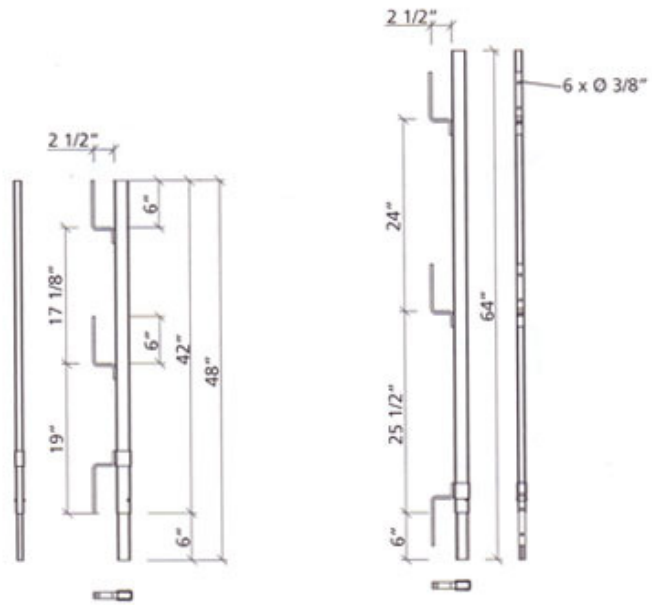

MevaLite

Guard-railing post

galvanized; is attached to the scaffolding bracket.

Ref.-No.	Dimensions	Weight
29-106-75	100	8.2 lb
29-106-85	140	10.3 lb

Side railing

galvanized; for scaffolding brackets.

Ref.-No.	Dimensions	Weight
29-108-30	125/100	30.4 lb
29-108-20	90/100	27.1 lb